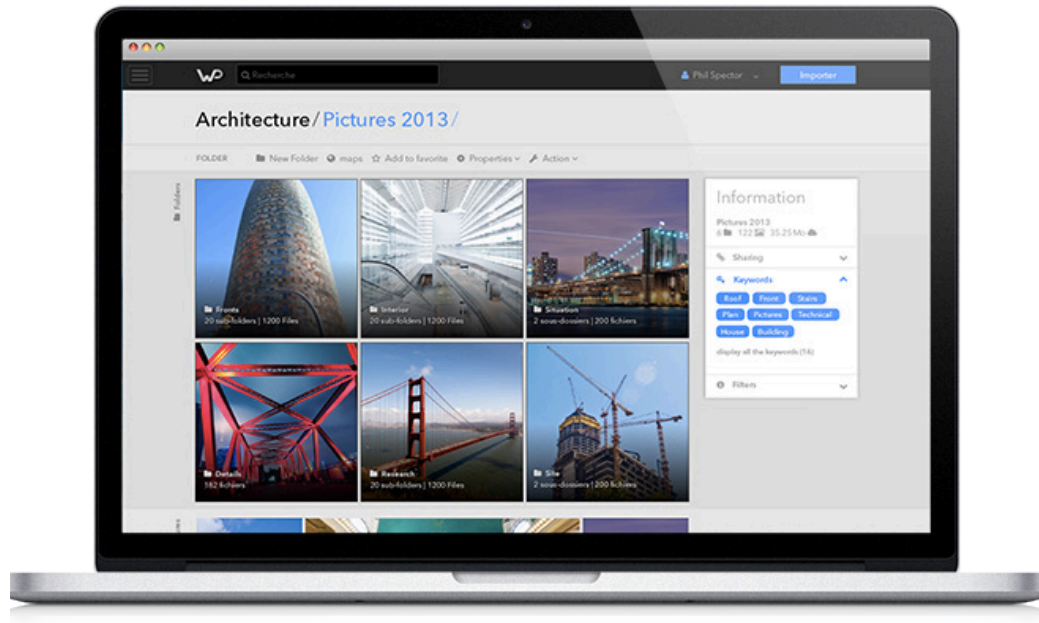

# REALESTATEDB

The first and ONLY comprehensive Digital Media Property Management Platform

Designed for Real Estate professionals and developers

### With REALESTATEDB you can:

Retain all media information for a property or development in one secure cloud platform

Securely share files with clients & authorized third-parties online

Control access levels and content distributed to outside entities

Document every person who accesses the digital files, every time it is accessed

Retrieve media property's files with the built-in search engine

Access from a computer or mobile device

**REALESTATEDB** is a turn-key multimedia evidence management solution for property managers, brokers, appraisers and owner-developers  
**Ask for our Augmented Reality services !**